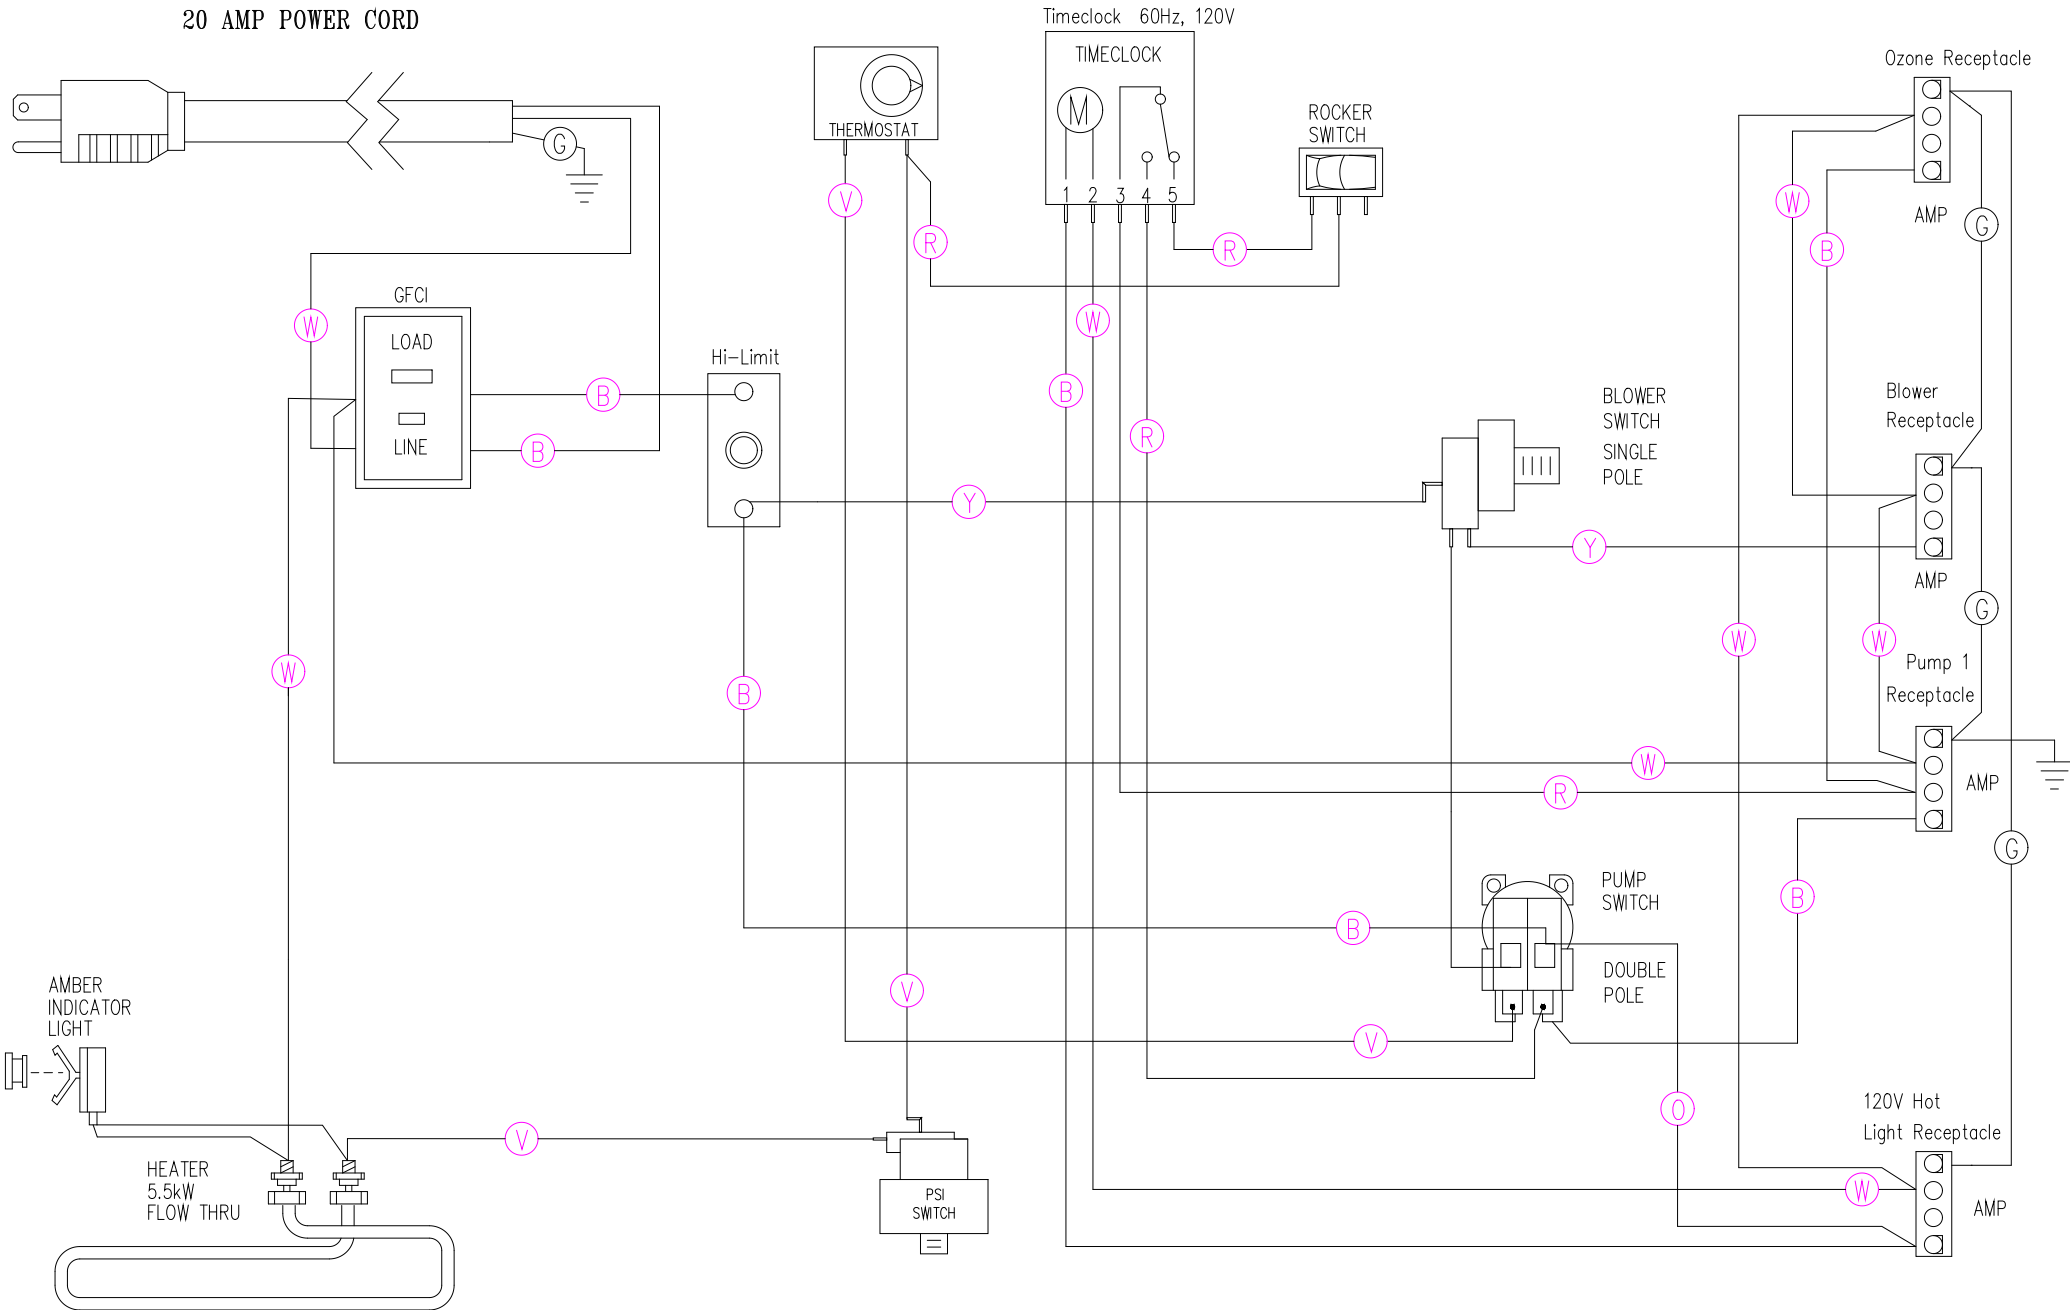

20 AMP POWER CORD

HYDRO-QUIP
CORONA, CA 909.273.7575

Manufacture Notes:

Dwg. No.
101TG-BDEKQ

Drawn
DJT
Date
2-3-95

Rev
1

Diagram No.
1106

Wire Color Code	
B - Black	G - Green
Br - Brown	Bl - Blue
R - Red	V - Violet
O - Orange	W - White
Y - Yellow	Gr - Grey